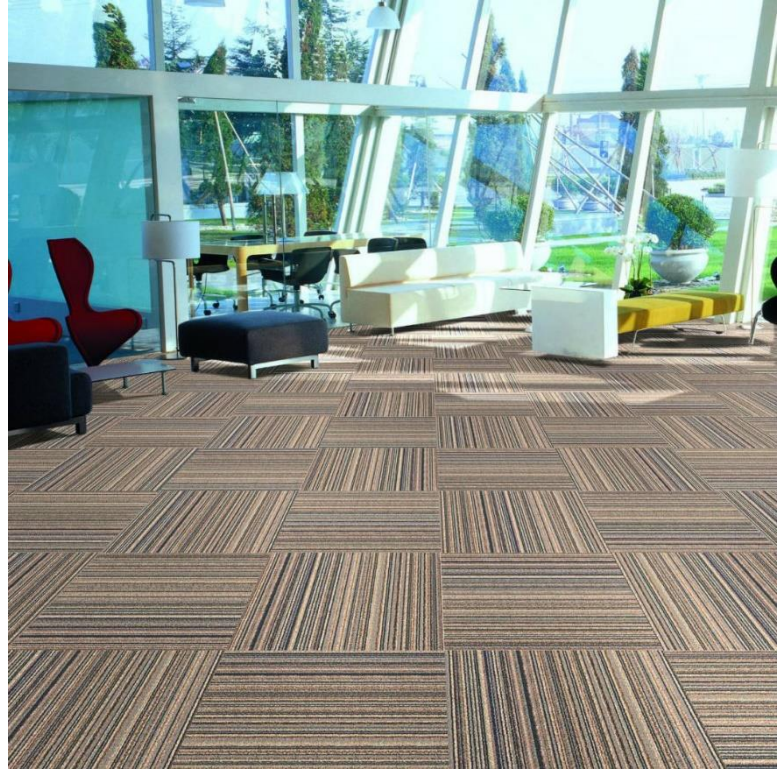

MELOW CARPET TILE

ME18 Installation

ME21 Installation

ME11 (in-stock)

ME11 installation

ME13 (in-stock)

ME13 installation

ME18 (in-stock)

ME21 (in-stock)

ME23 (in-stock)

ME46 (in-stock)

Specifaicon Data

Product Name	Melow Carpet Tile
Fiber Material	100% Polypropylene
Style	Loop pile
Gauge	1/10 gauge
High Pile	4mm
Weight Pile	600 gms/m2
Total Thickness	6-6.5mm
Tile size	50cm x 50cm
Backing	Eco soft Backing
Guarantee	5 years